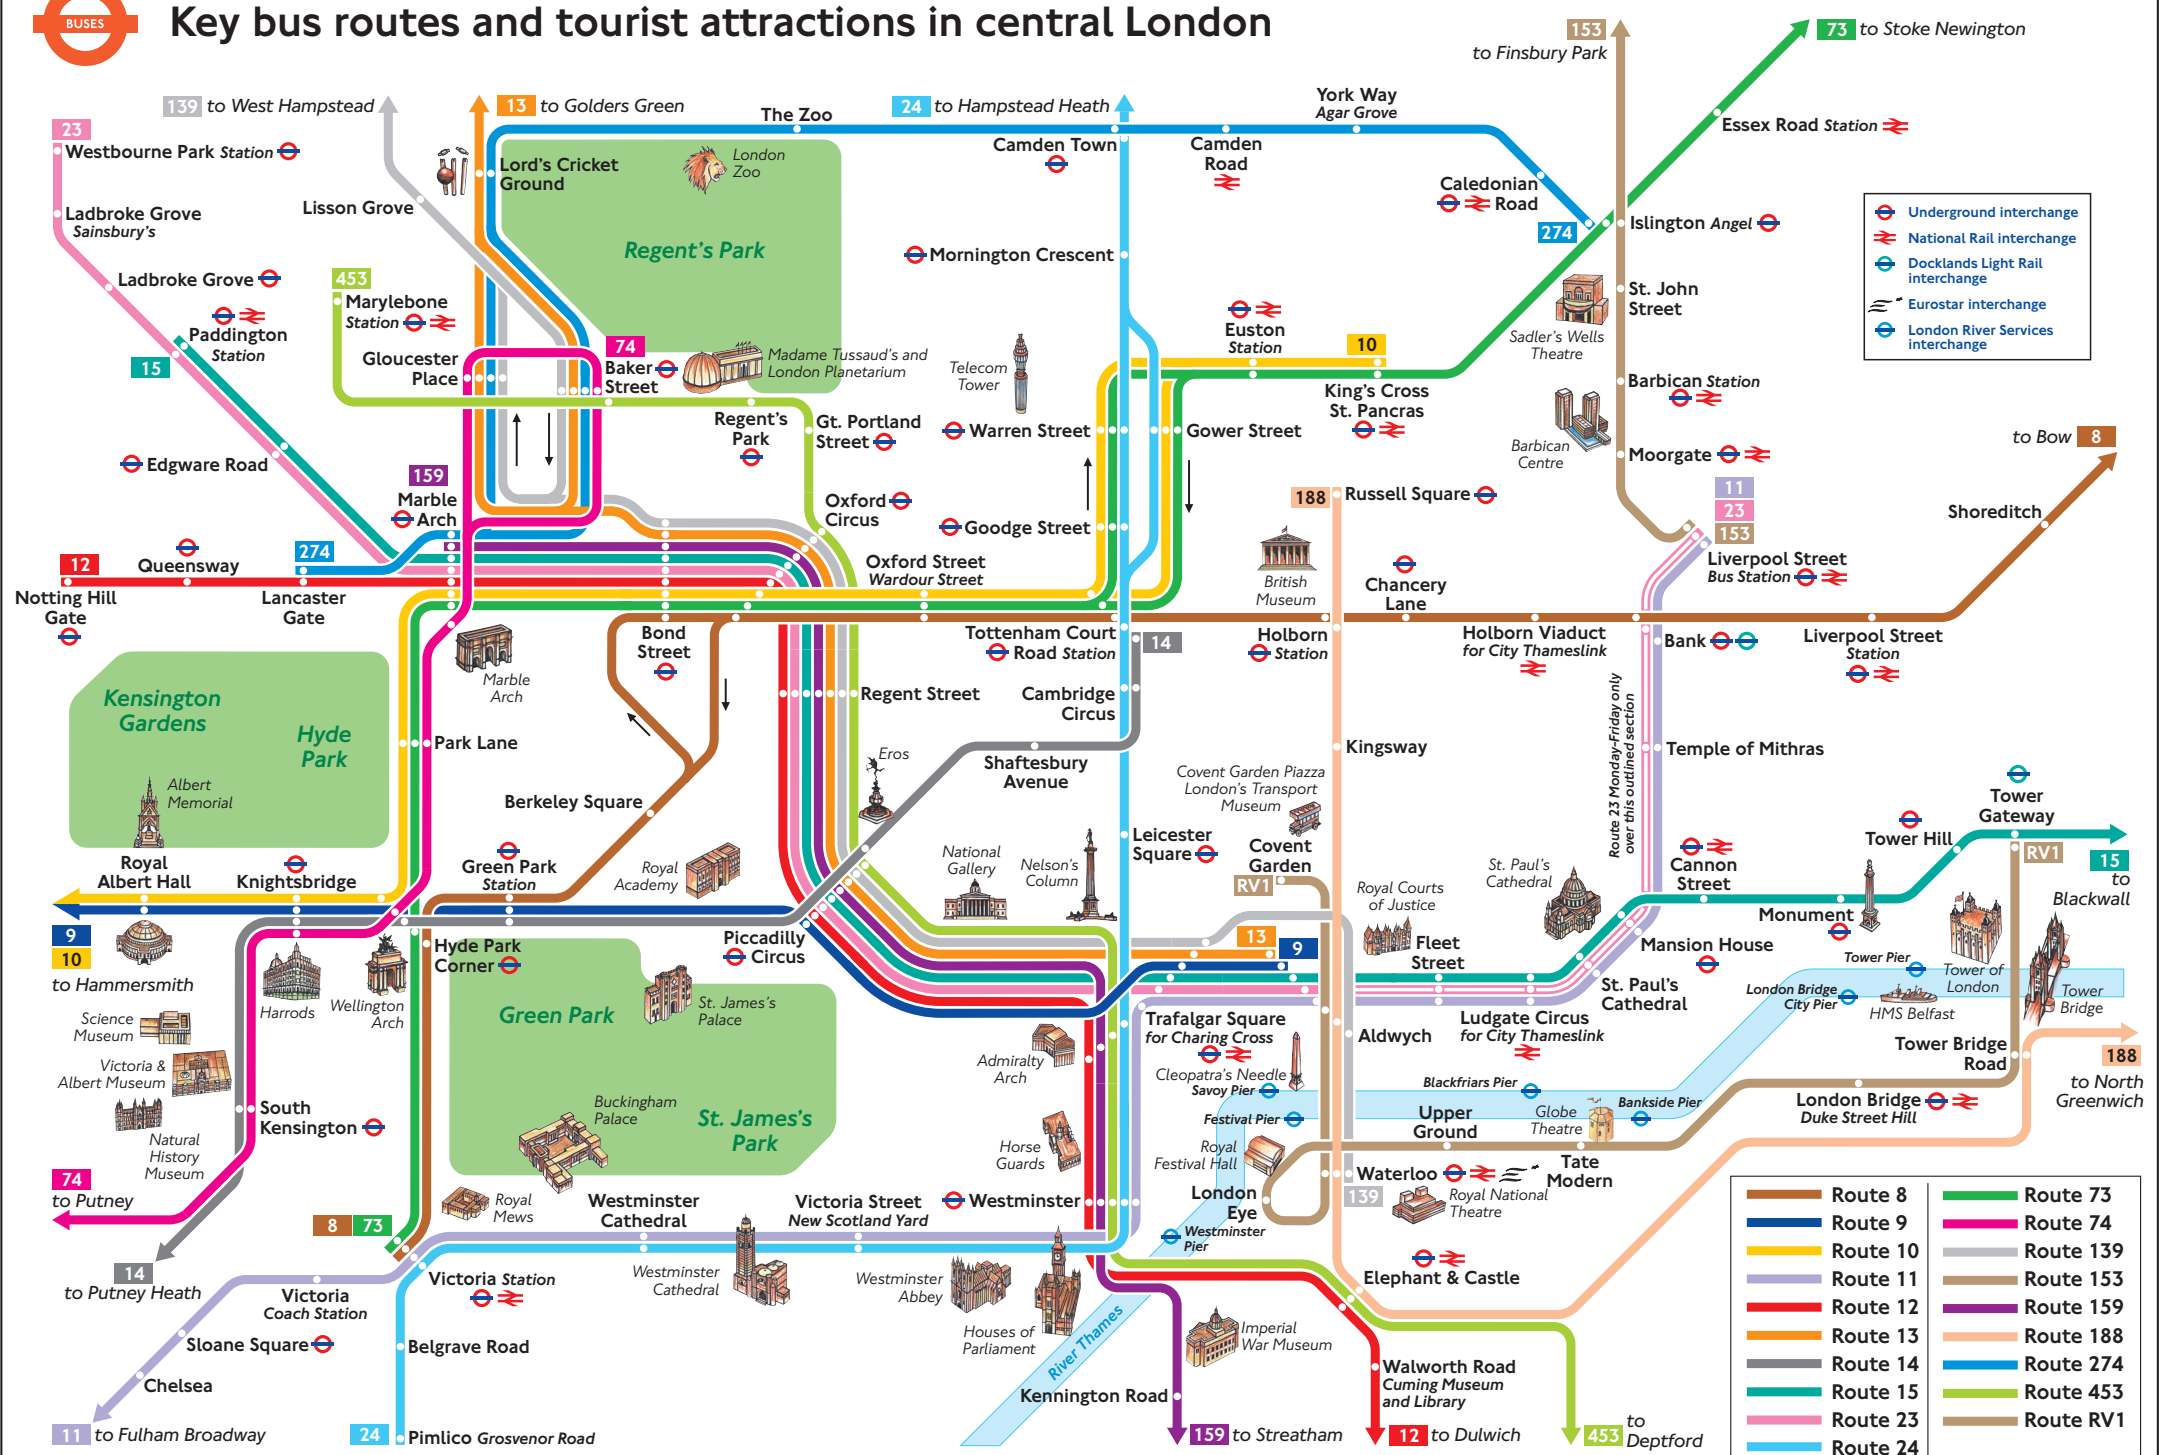

# Key bus routes and tourist attractions in central London

- Underground interchange
- National Rail interchange
- Docklands Light Rail interchange
- Eurostar interchange
- London River Services interchange

- |          |           |
|----------|-----------|
| Route 8  | Route 73  |
| Route 9  | Route 74  |
| Route 10 | Route 139 |
| Route 11 | Route 153 |
| Route 12 | Route 159 |
| Route 13 | Route 188 |
| Route 14 | Route 274 |
| Route 15 | Route 453 |
| Route 23 | Route 153 |
| Route 24 | Route RV1 |